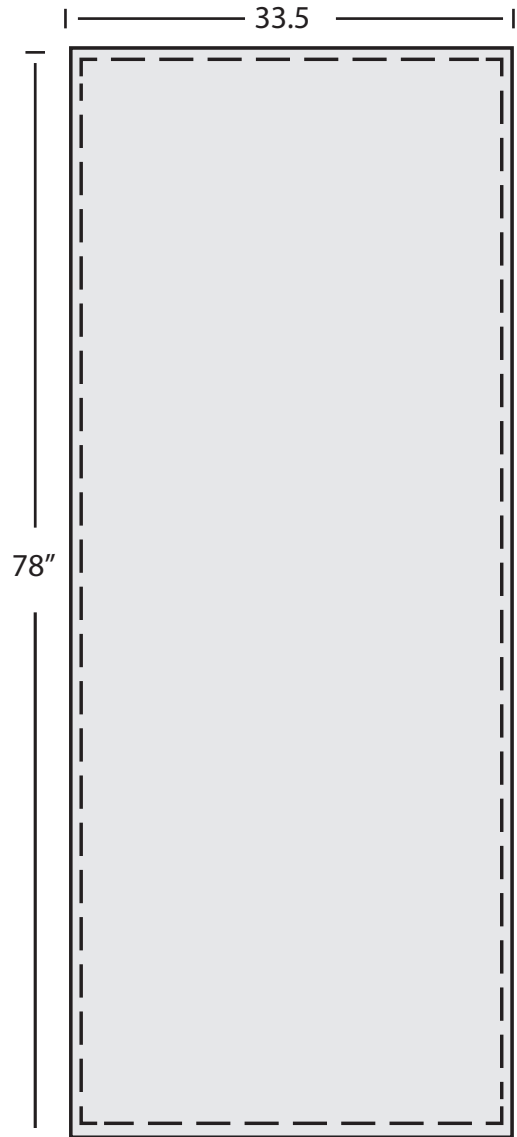

Double Sided Banner Stand

Art Spec Sheet

Excellent for high foot traffic areas.
Aluminum construction.
Quick set up.

Stand: Silver body with chrome end caps.
Banner Material: 13oz. Ultra smooth vinyl
with block out gray backing.
Soft Nylon carrying case included.

TRIM Area: 33.5" W x 78" H

LIVE Image Area: 31.5" W x 76" H (-1" all around)

For BLEED please add 0.125 beyond crops
all around

Total Image Area + Bleed:
33.75" W x 78.25" H

We accept a minimum of 150 DPI, but 300 DPI is ideal for best results.
Please define CMYK color profile on all art and links (including grayscale art).
This allows OCPC greater control on the output of your image.